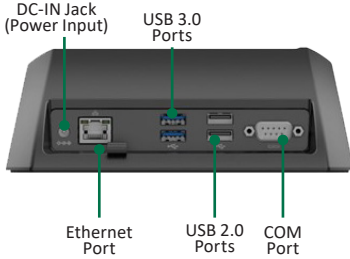

Back View

Side View

Specifications

I/O Ports	
DC-IN Jack (Power Input)	1
Ethernet Port	1
USB 3.0 Ports	2
USB 2.0 Ports	2
COM Port	1
Mechanical and Environmental	
AC/DC Adapter	Input: 100 - 240V AC; Output: 19V DC, 3.42A (DC-IN Jack)
Dimensions (H x W x D)	2.52 x 7.01 x 5.63 in / 64 x 178 x 143 mm
Weight	1 lb / 640 g
Temperature	Operation: -10°C to 60°C (14°F to 140°F); Storage: -55°C to 70°C (-67°F to 158°F)
Humidity	0% – 90% Non-Condensing

* Specifications subject to change without notice.

CAUTION:

- Only use the Power Adapter that is provided from DT Research.
- The power adapter, charger, and the tablet may become hot during normal use. Allow for proper ventilation around the power adapter, charger, and charging tablet.
- Never force a tablet into a charging bay. Check for any obstructions before insertion.

DT Research, Inc.

2000 Concourse Drive, San Jose, CA 95131 www.dtresearch.com

BOG 091924 DC300 ENG