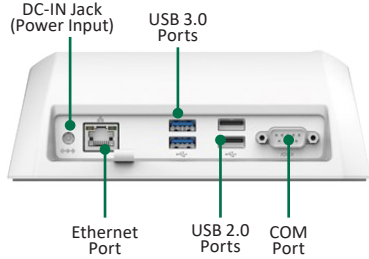

Back View

Side View

Specifications

I/O Ports	
DC-IN Jack (Power Input)	1
Ethernet Port	1
USB 3.0 Ports	2
USB 2.0 Ports	2
COM Port	1
Mechanical and Environmental	
AC/DC Adapter	Input: 100 - 240V AC; Output: 19V DC, 3.42A (DC-IN Jack)
Dimensions (H x W x D)	2.52 x 7.01 x 5.63 in / 64 x 178 x 143 mm
Weight	1 lb / 640 g
Temperature	Operation: -10°C to 60°C (14°F to 140°F); Storage: -55°C to 70°C (-67°F to 158°F)
Humidity	0% – 90% Non-Condensing

* Specifications subject to change without notice.

CAUTION:

- Only use the Power Adapter that is provided from DT Research.
- The power adapter, charger, and the tablet may become hot during normal use. Allow for proper ventilation around the power adapter, charger, and charging tablet.
- Never force a tablet into a charging bay. Check for any obstructions before insertion.

DT Research, Inc.

2000 Concourse Drive, San Jose, CA 95131 www.dtresearch.com

BOG 091924 DC300 ENG